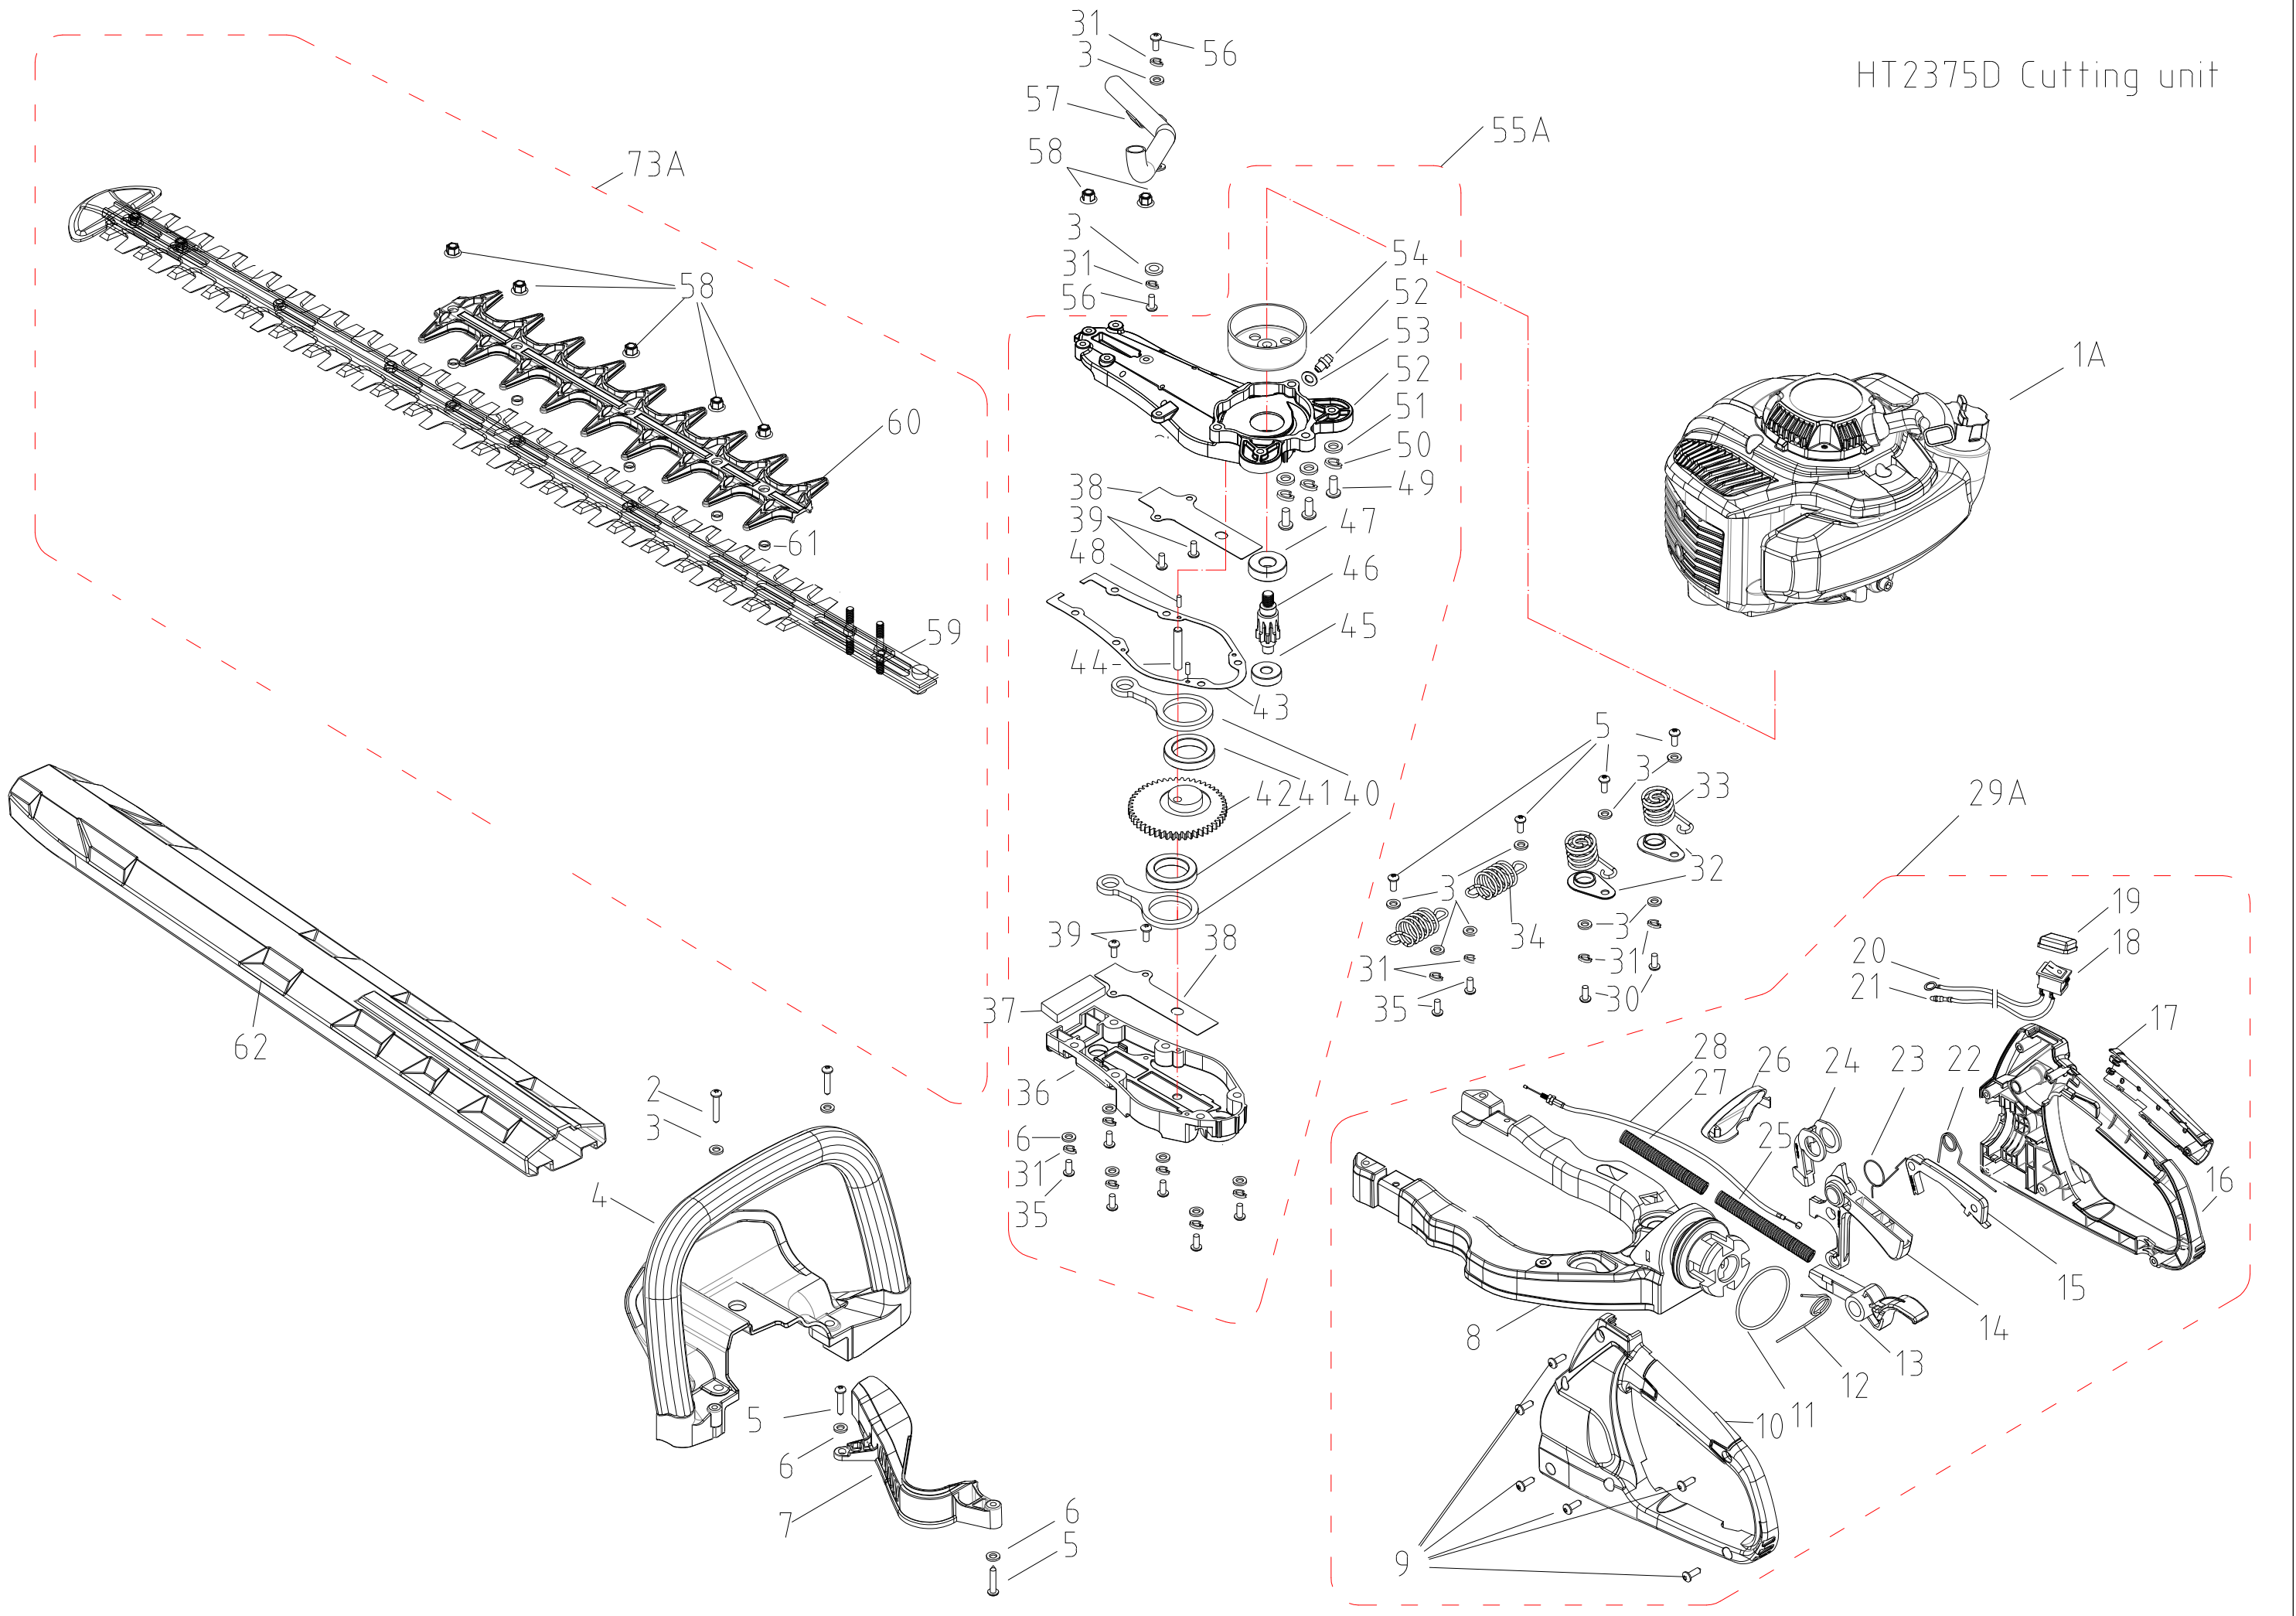

HT2375D Cutting unit

1E33F

HT2360D/75D Engine unit __W

Assembly ID	Part ID	MPN	Part Number	Description	QTY
HT2375D Cutting unit					
	1A	/		Engine	1
	2	01.01.3041	20060937	Tapping screw ST4.8x25	2
	3	01.04.0123	20062666	Washer 5x12x1.5	12
	4	B23.0100.0001	20070087	Front handle	1
	5	01.01.3202	20060977	Tapping screw ST5x19	6
	6	01.04.0121	20054561	Plate washer 5	8
	7	B23.0100.0010	20066764	Exhaust pipe cover	1
29A	8	B23.0100.0002	20066750	Base	1
	9	01.01.1731	20054542	Tapping screw ST4x14	6
	10	B23.0112.0002	20066835	Rear handle left cover	1
	11	B23.0100.0007	20057836	O-ring seal (43.8x3.1)	1
	12	B23.0112.0009	20057858	Return spring for rotation control lever	1
	13	B23.0112.0008	20066881	Rotation control lever	1
	14	B23.0112.0003	20066846	Throttle trigger	1
	15	B23.0112.0006	20066857	Throttle trigger lockout	1
	16	B23.0112.0001	20066827	Rear handle right cover	1
	17	B23.0112.0100	20066897	Grip skin	1
	18	02.05.86	20050386	Engine switch	1
	19	E58.0152.0005	20071498	Water resistant cap	1
	20	B23.0100.0400	20050873	Ground connecting wire	1
	21	B23.0100.0300	20050872	Switch connecting wire	1
	22	B23.0112.0007	20057857	Return spring for throttle trigger lockou	1
	23	B23.0112.0005	20057856	Return spring for throttle trigger	1
	24	B23.0112.0004	20066864	Position block	1
	25	B23.0100.0009`	20058153	Rear throttle cable tube	1
	26	B23.0100.0003	20066756	Cover	1
	27	B23.0100.0008`	20058153	Front throttle cable tube	1
	28	B23.0100.0200	20050142	Throttle cable	1
	30	01.01.3251	20060983	Screw M5x14	2
	31	01.04.0091	20054560	spring lock washer 5	2
	32	B23.0100.0006	20057835	Waher for spring	2
	33	B23.0100.0005`	20057834	Rear absorber spring	2
	34	B23.0100.0004`	20057833	Front absorber spring	2
	35	01.01.4251	20061024	Screw M5x18	1
	36	B23.0113.0002	20053512	Gear box cover	1
	37	B23.0113.0003	20050888	Felt	1
	38	B25.0113.0005	20058036	Washer plate	2
	39	01.01.3061	20054537	Screw M4x10	4
	40	B25.0113.0010	20058040	Connecting rod	2
	41	01.05.1410	20061623	Bearing 61805-2Z 25x37x7	2
	42	B25.0113.0006	20058037	Eccentric wheel	1
	43	B25.0113.0008	20050907	Sealing gasket	1
	44	01.05.0311	20061590	Pin 6x35	1