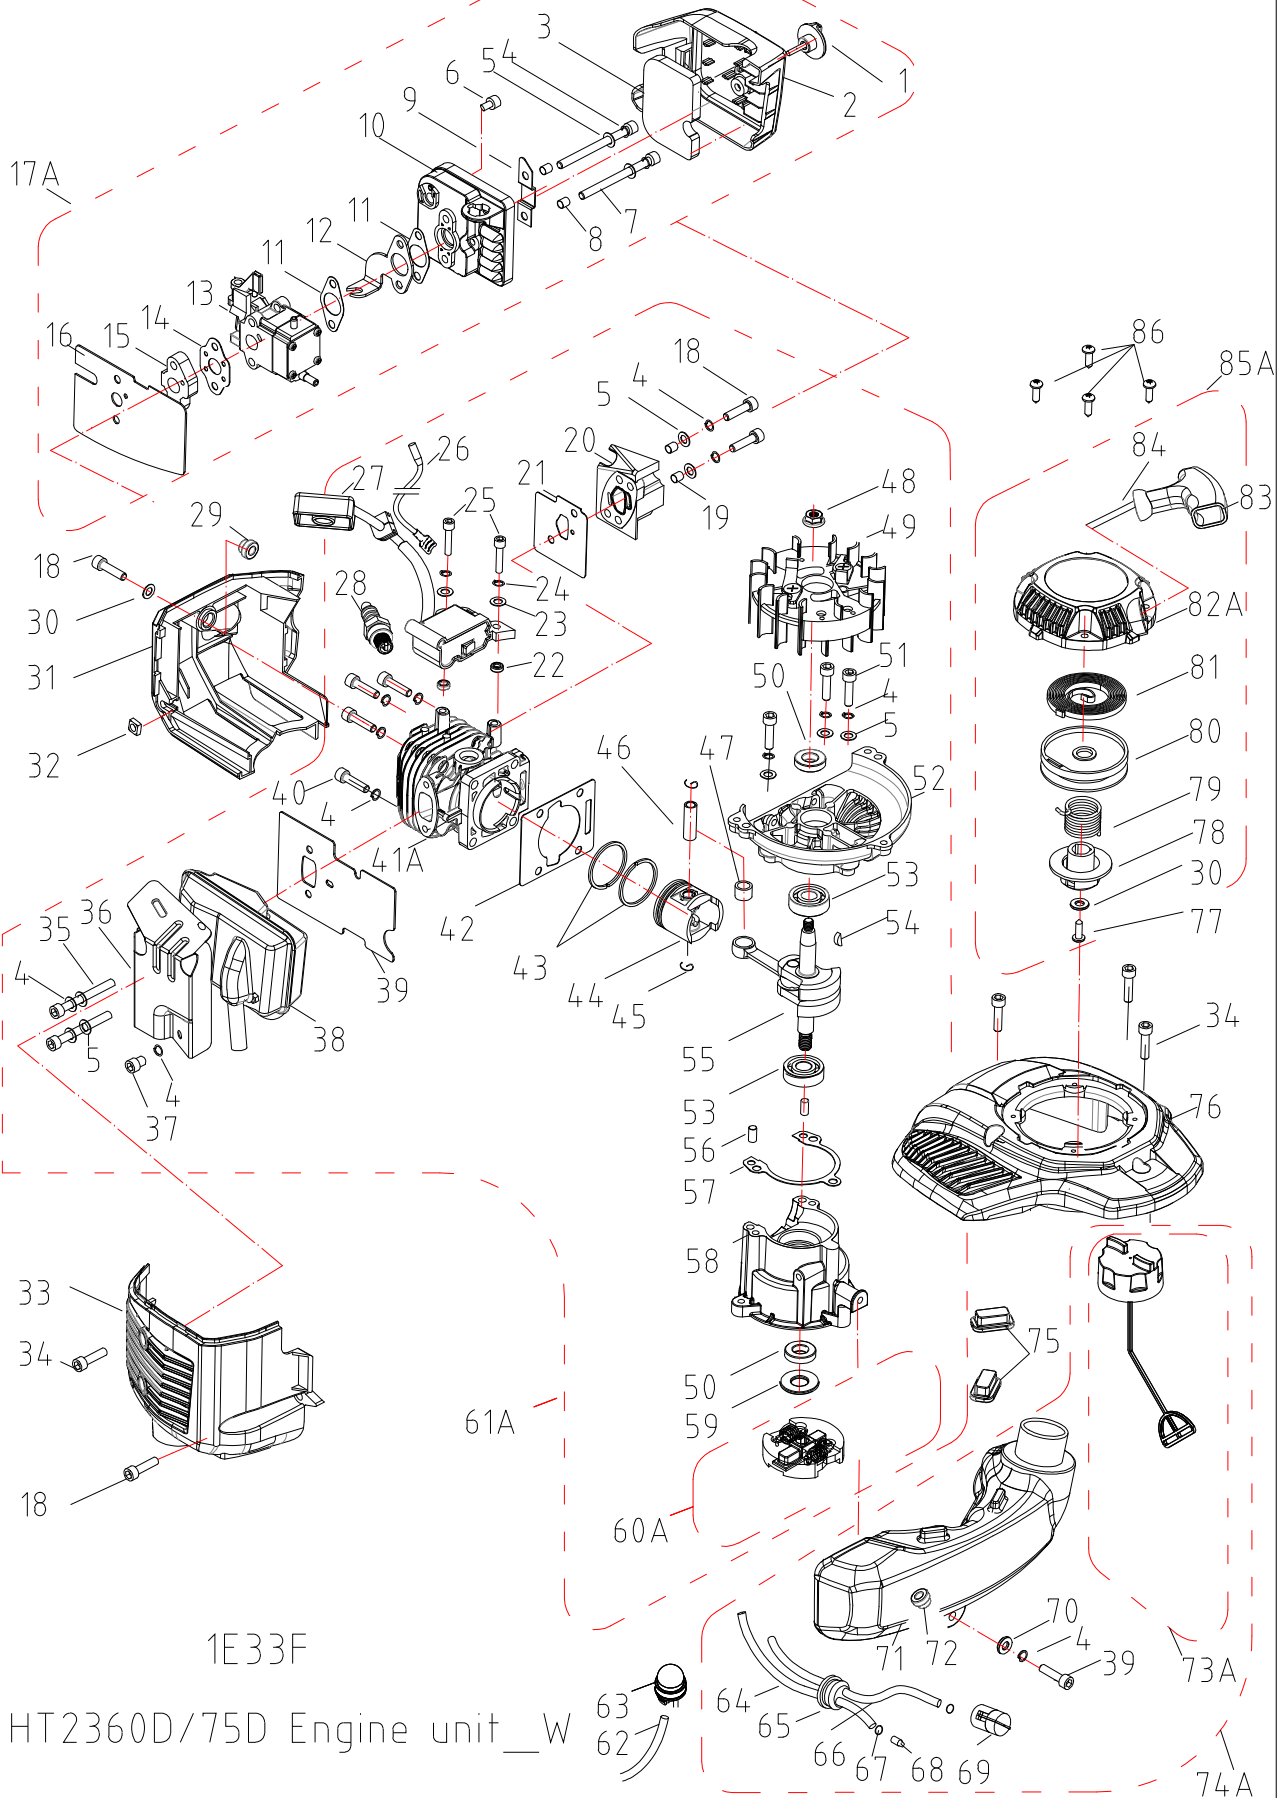

HT2375D Cutting unit

1E33F

HT2360D/75D Engine unit __W

Assembly ID	Part ID	MPN	Part Number	Description	QTY
HT2375D Cutting unit					
	1A	/		Engine	1
	2	01.01.3041	20060937	Tapping screw ST4.8x25	2
	3	01.04.0123	20062666	Washer 5x12x1.5	12
	4	B23.0100.0001	20070087	Front handle	1
	5	01.01.3202	20060977	Tapping screw ST5x19	6
	6	01.04.0121	20054561	Plate washer 5	8
	7	B23.0100.0010	20066764	Exhaust pipe cover	1
29A	8	B23.0100.0002	20066750	Base	1
	9	01.01.1731	20054542	Tapping screw ST4x14	6
	10	B23.0112.0002	20066835	Rear handle left cover	1
	11	B23.0100.0007	20057836	O-ring seal (43.8x3.1)	1
	12	B23.0112.0009	20057858	Return spring for rotation control lever	1
	13	B23.0112.0008	20066881	Rotation control lever	1
	14	B23.0112.0003	20066846	Throttle trigger	1
	15	B23.0112.0006	20066857	Throttle trigger lockout	1
	16	B23.0112.0001	20066827	Rear handle right cover	1
	17	B23.0112.0100	20066897	Grip skin	1
	18	02.05.86	20050386	Engine switch	1
	19	E58.0152.0005	20071498	Water resistant cap	1
	20	B23.0100.0400	20050873	Ground connecting wire	1
	21	B23.0100.0300	20050872	Switch connecting wire	1
	22	B23.0112.0007	20057857	Return spring for throttle trigger lockou	1
	23	B23.0112.0005	20057856	Return spring for throttle trigger	1
	24	B23.0112.0004	20066864	Position block	1
	25	B23.0100.0009`	20058153	Rear throttle cable tube	1
	26	B23.0100.0003	20066756	Cover	1
	27	B23.0100.0008`	20058153	Front throttle cable tube	1
	28	B23.0100.0200	20050142	Throttle cable	1
	30	01.01.3251	20060983	Screw M5x14	2
	31	01.04.0091	20054560	spring lock washer 5	2
	32	B23.0100.0006	20057835	Waher for spring	2
	33	B23.0100.0005`	20057834	Rear absorber spring	2
	34	B23.0100.0004`	20057833	Front absorber spring	2
	35	01.01.4251	20061024	Screw M5x18	1
	36	B23.0113.0002	20053512	Gear box cover	1
	37	B23.0113.0003	20050888	Felt	1
	38	B25.0113.0005	20058036	Washer plate	2
	39	01.01.3061	20054537	Screw M4x10	4
	40	B25.0113.0010	20058040	Connecting rod	2
	41	01.05.1410	20061623	Bearing 61805-2Z 25x37x7	2
	42	B25.0113.0006	20058037	Eccentric wheel	1
	43	B25.0113.0008	20050907	Sealing gasket	1
	44	01.05.0311	20061590	Pin 6x35	1